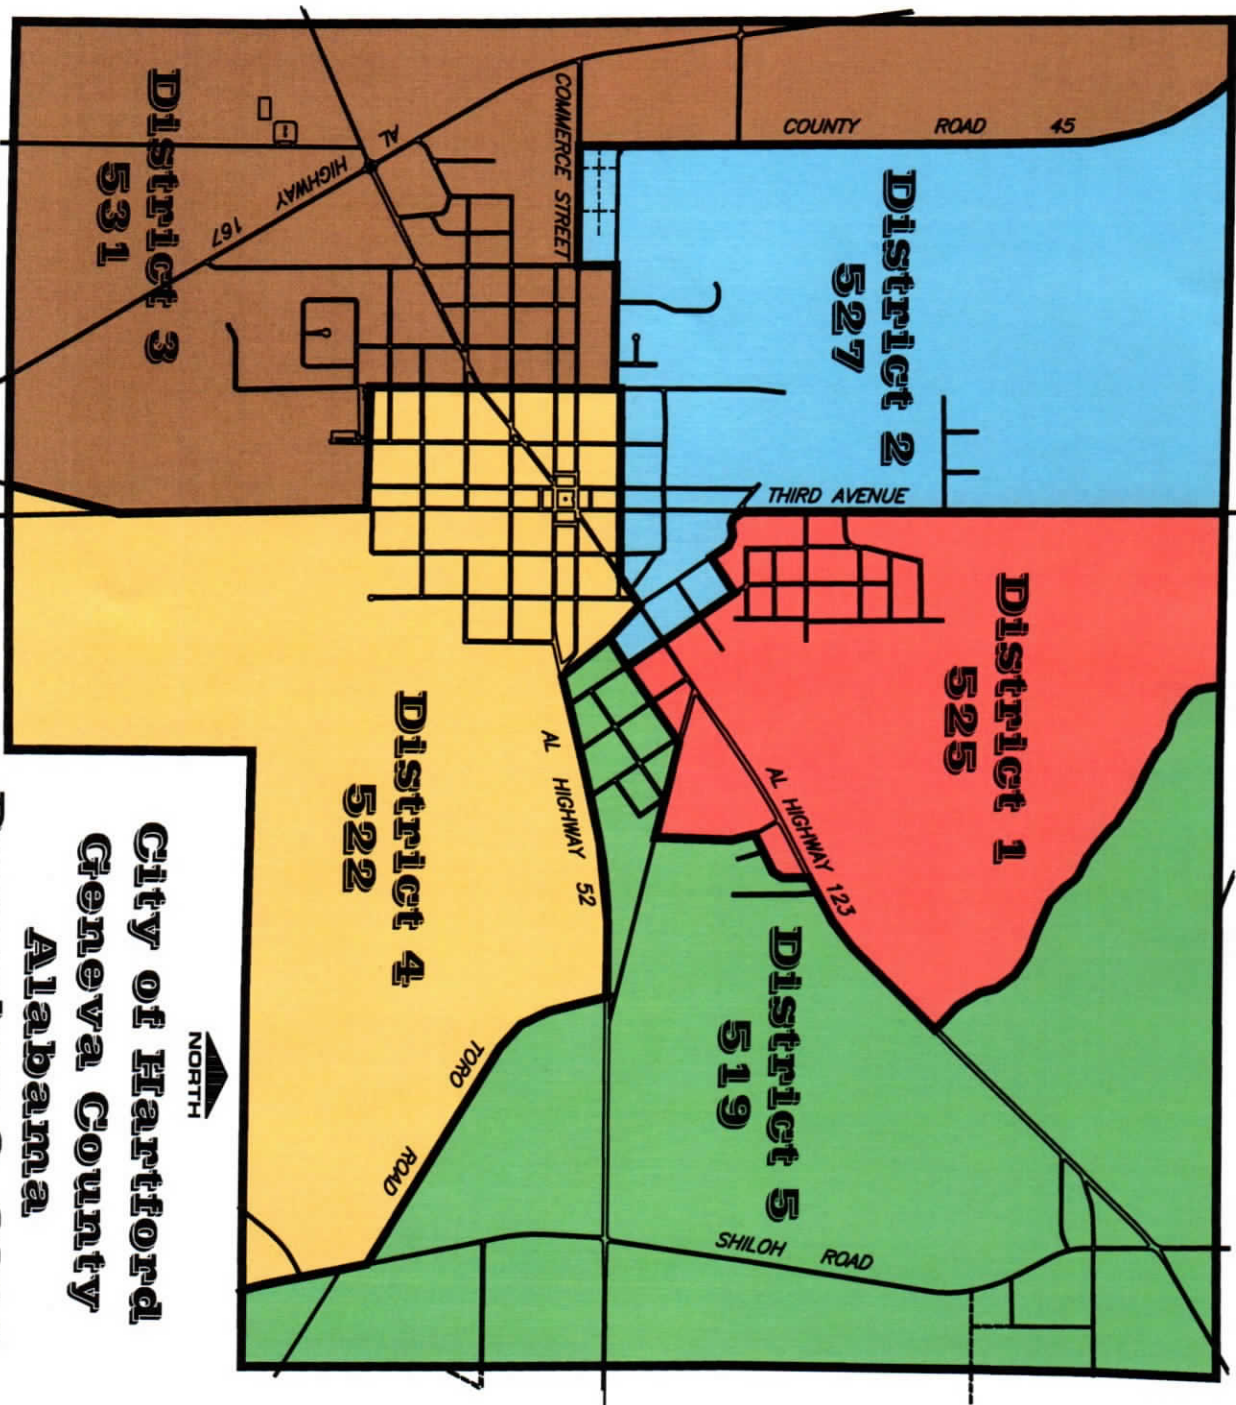

**Voter District Map
2011 Revision**

**City of Harford
Geneva County
Alabama
December 9, 2011**